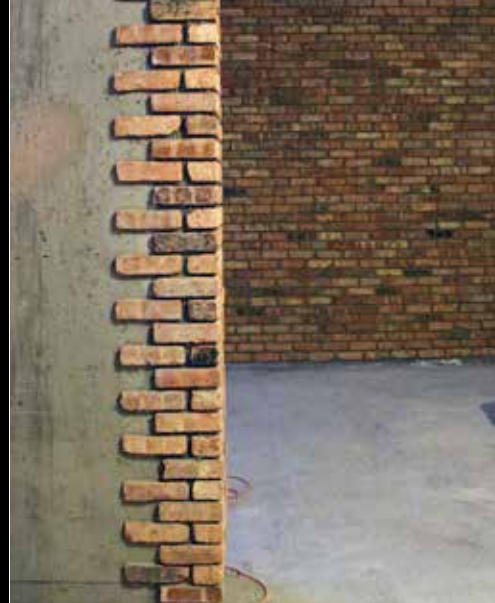

CUT BRICK

Antique Chicago Brick for Modern Architecture

by

COLONIAL BRICK COMPANY
Chicago IL

Call or email for more information or to place an order

COLONIAL BRICK COMPANY

Specializing in Chicago Antique Brick
SINCE 1968

2222 S. Halsted Street
Chicago, IL 60608

sales@colonialbrickchicago.com